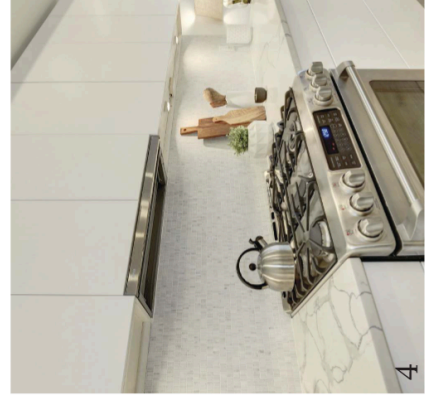

1. CREATE A FEATURE
The neutral tone of the island blends with the space seamlessly, while the woodgrain pattern adds character.

2. LINEAR DESIGN
Sight lines are important from all angles within an open concept home. Create a calming vibe with clean lines in your design.

3. SCULPTURAL EFFECT
This quartz waterfall countertop with marble-like veining has transformed this island into a work of art.

4. BACKSPLASH
The subtle detail in this glass tile backsplash adds some sparkle to the room.