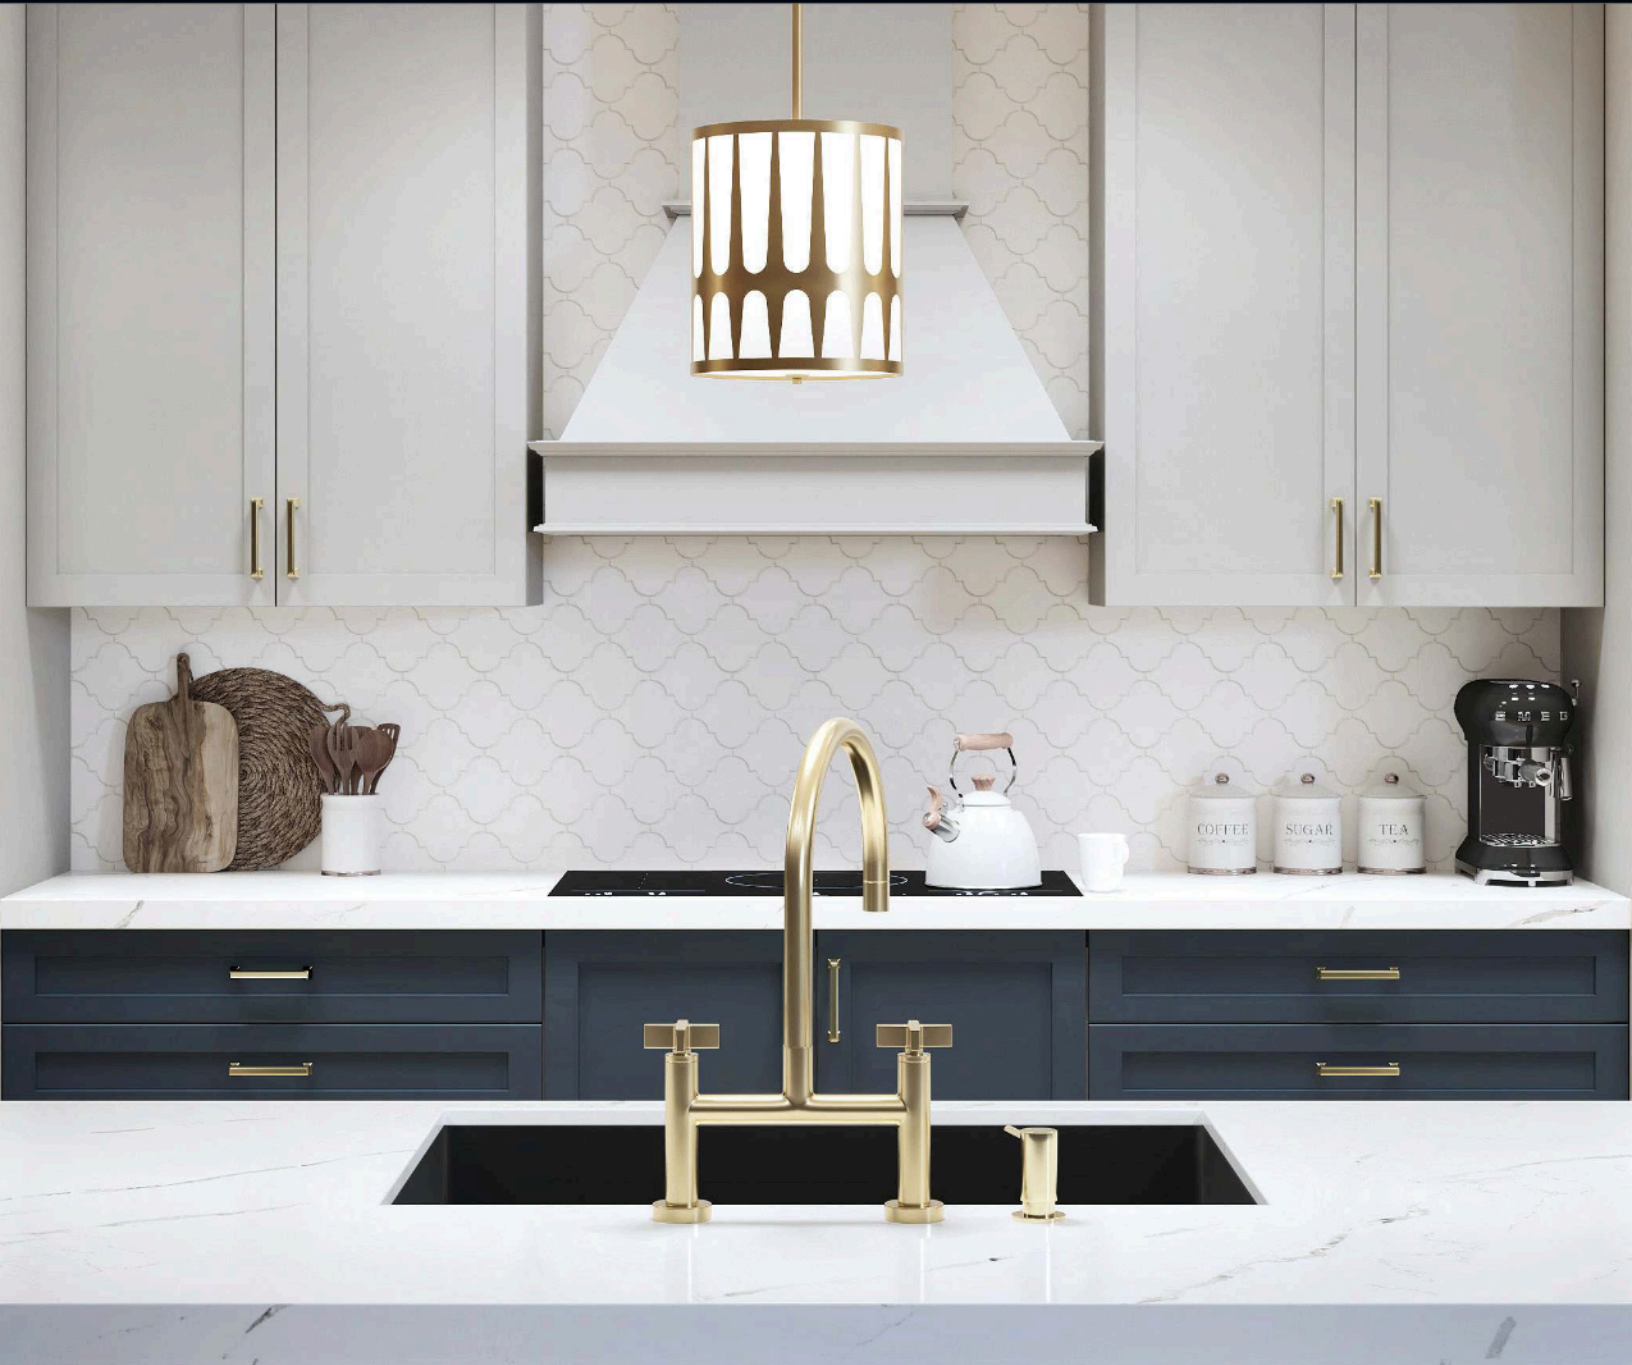

URBANEFFECTS®

CABINETS