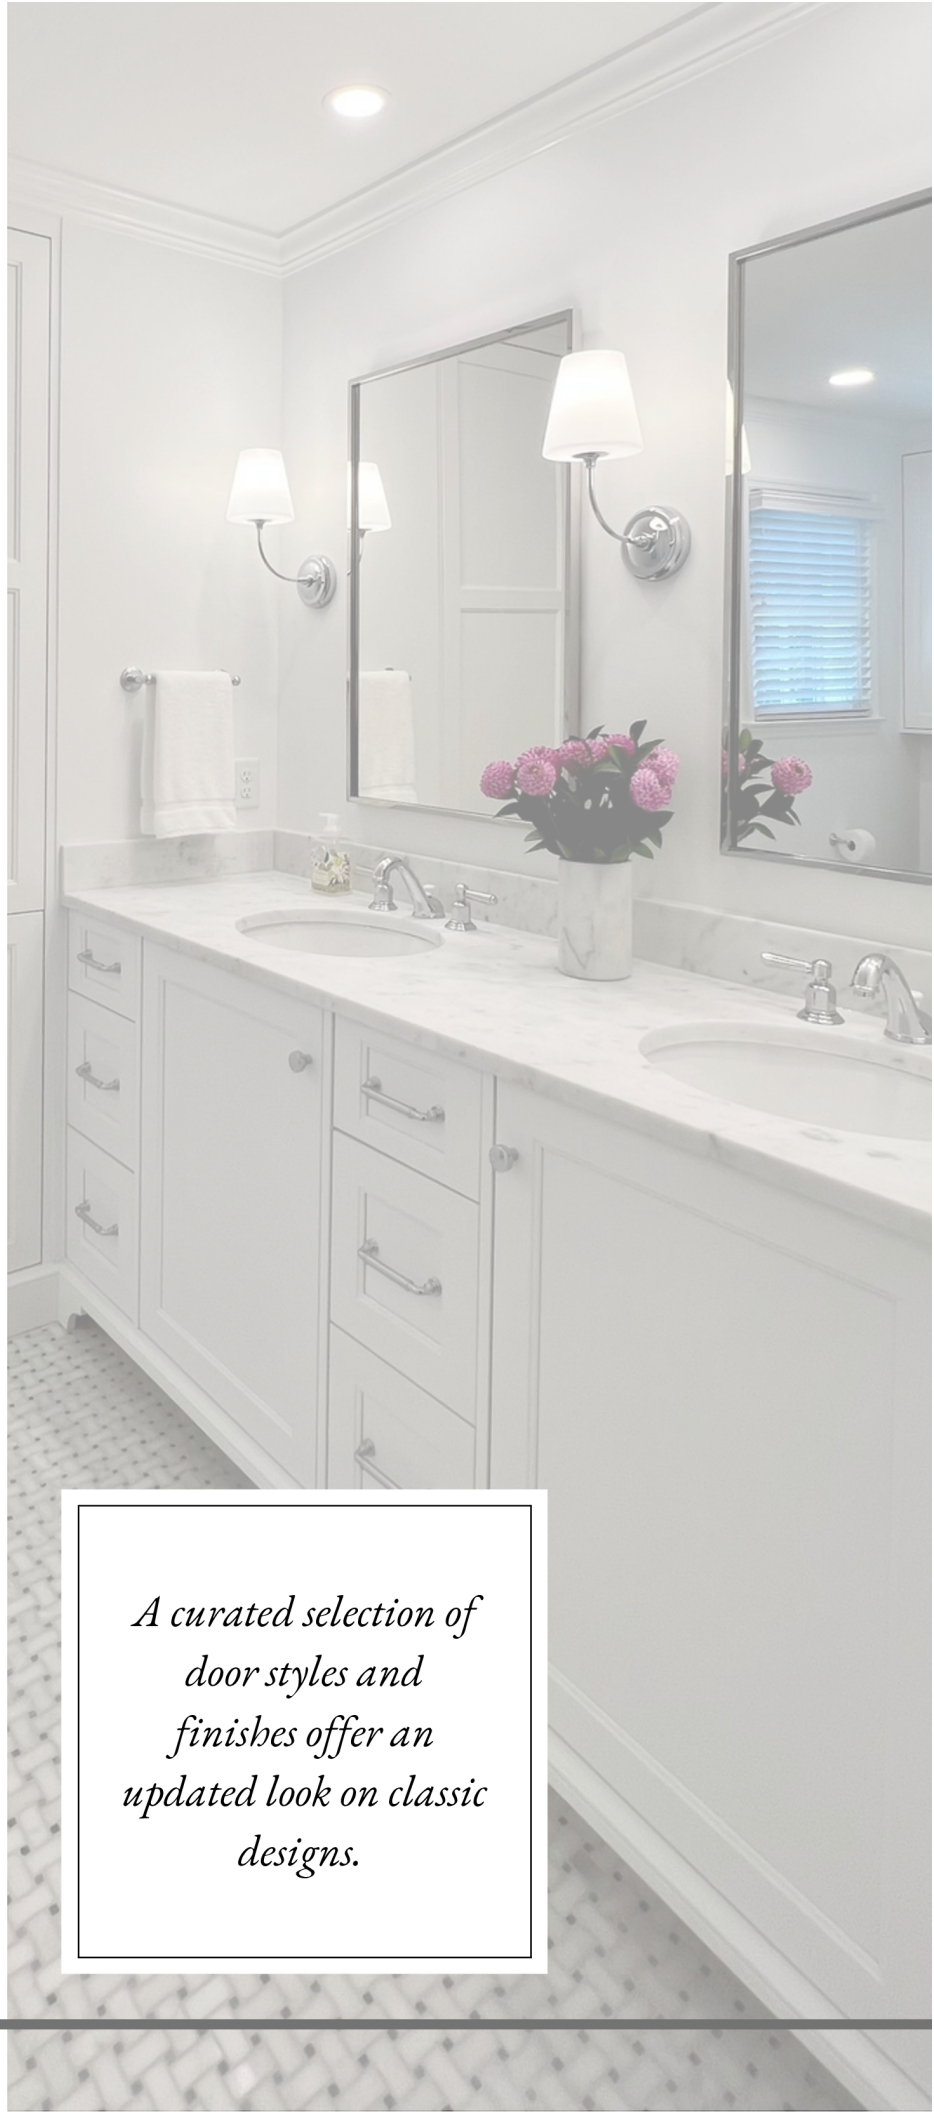

Drexel RP
Cherry, Maple, & Paint

*A curated selection of
door styles and
finishes offer an
updated look on classic
designs.*