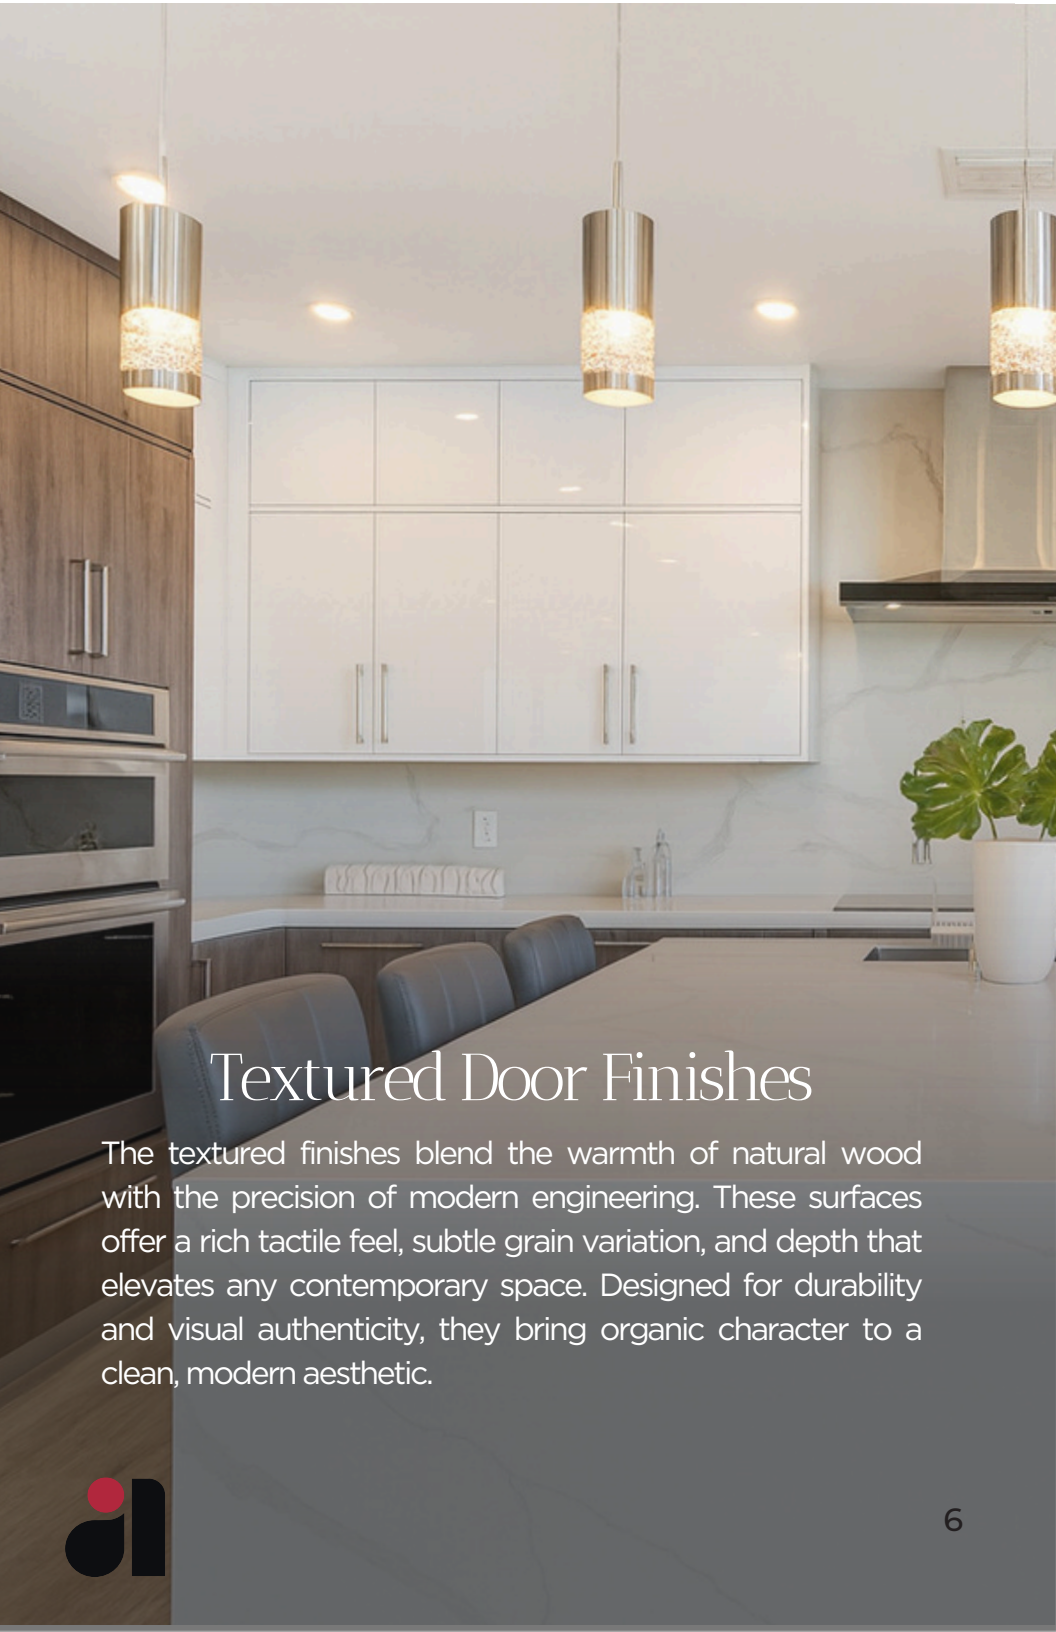

TEXTURED DOOR FINISHES

Textured Door Finishes

The textured finishes blend the warmth of natural wood with the precision of modern engineering. These surfaces offer a rich tactile feel, subtle grain variation, and depth that elevates any contemporary space. Designed for durability and visual authenticity, they bring organic character to a clean, modern aesthetic.